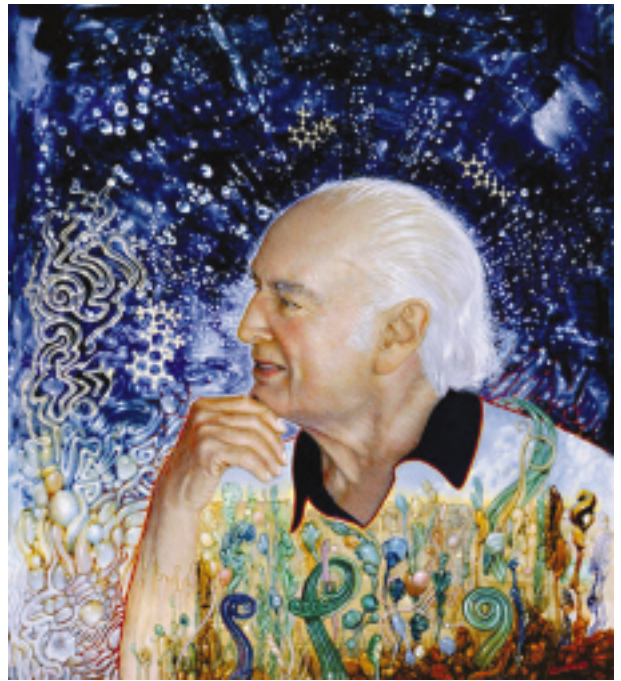

Ann & Sasha Shulgin Portrait by Dean Chamberlain, 11x14" Archival Pigment Print

Albert Hofmann Portrait by Robert Venosa, 23x28" Archival quality print

Support MAPS and Enter to Win Signed, Limited Edition Visionary Artwork.

See Insert Letter or maps.org/catalog for Details

Laura Huxley Portrait by Dean Chamberlain, 11x14" Archival Pigment Print

Ram Dass Portrait by Dean Chamberlain, 11x14" Archival Pigment Print